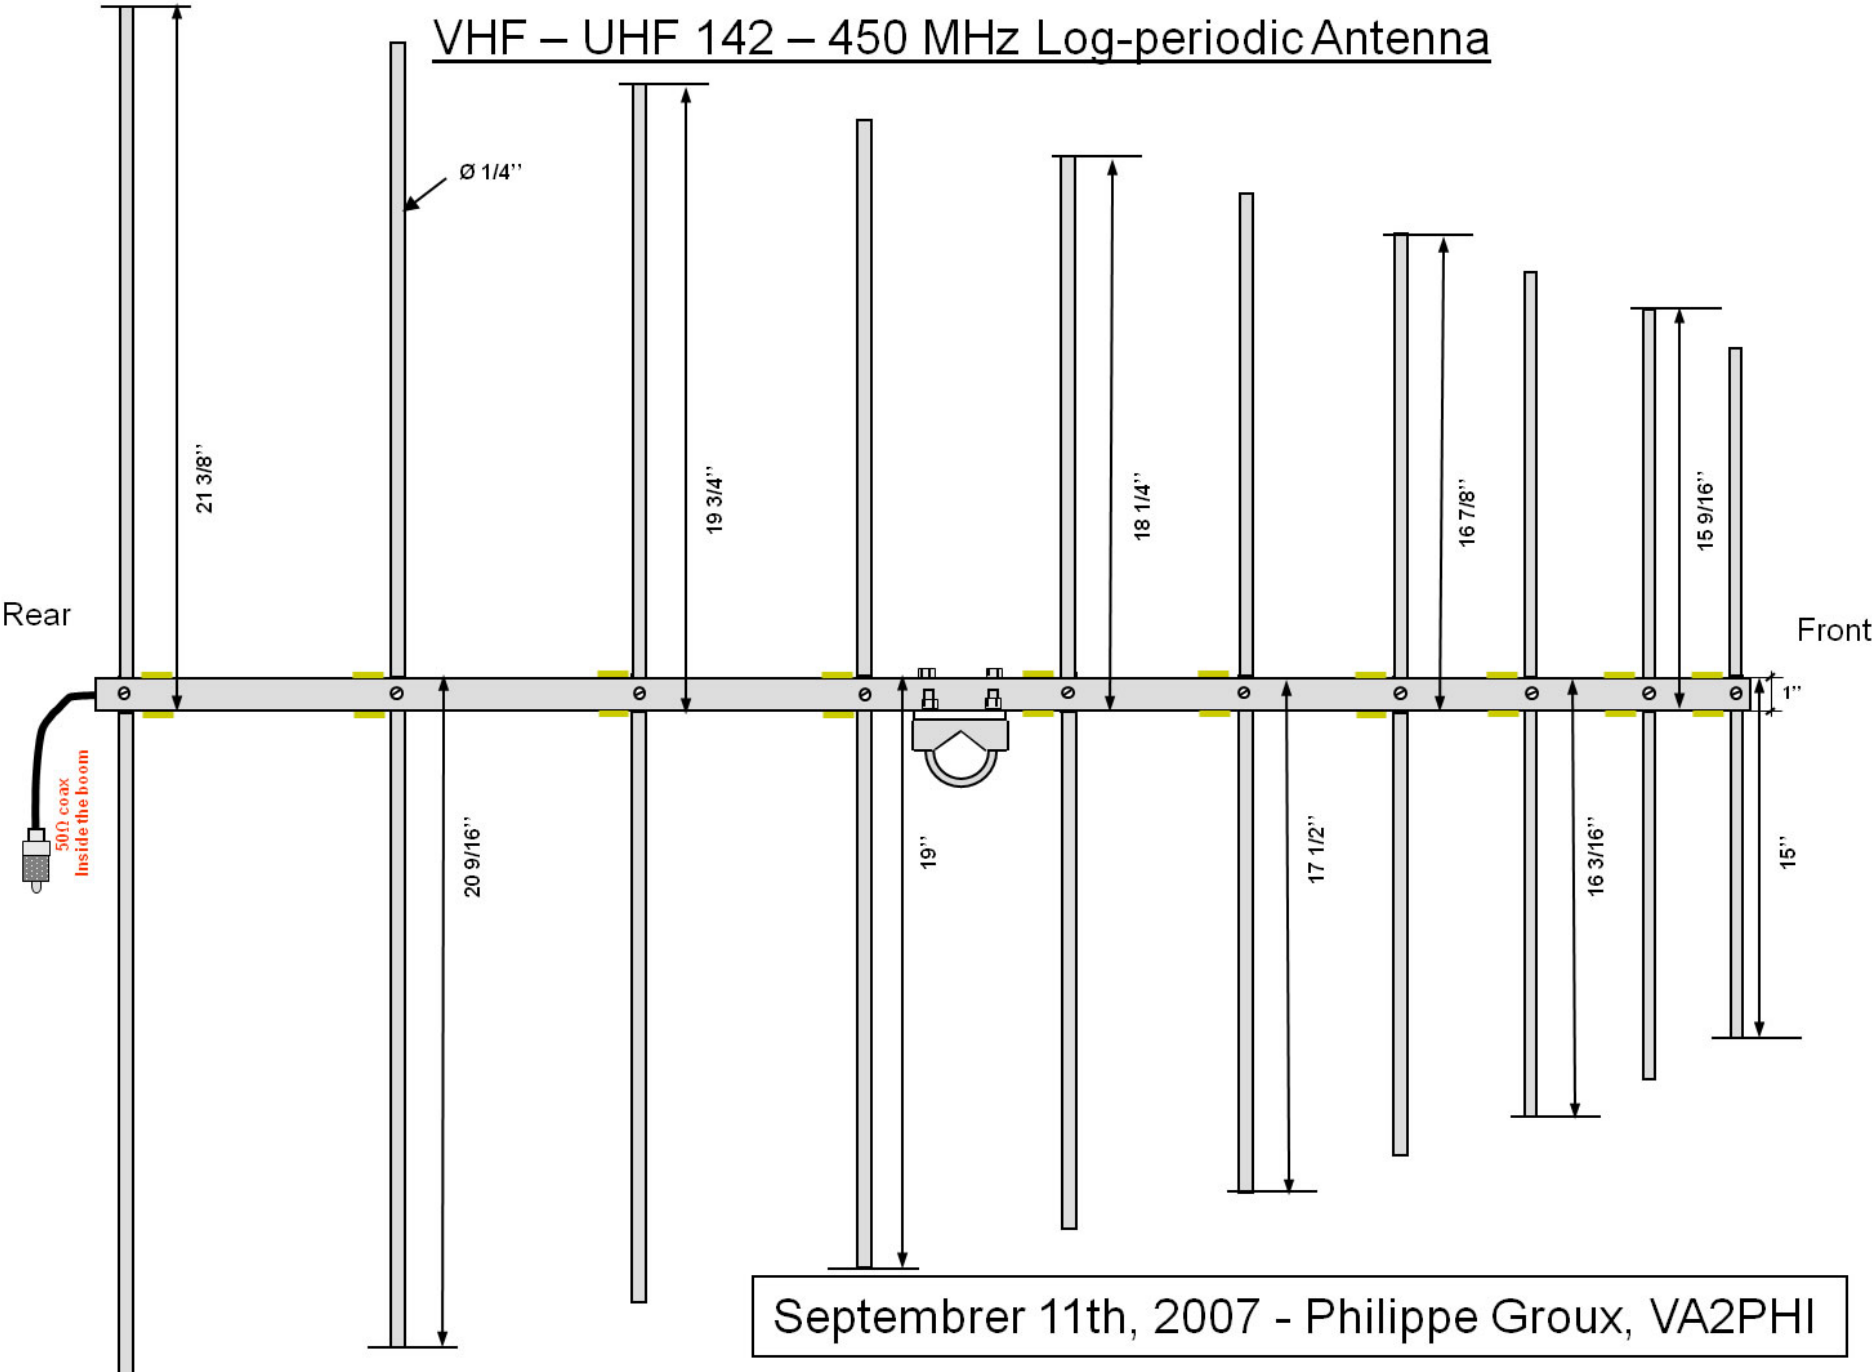

# VHF – UHF 142 – 450 MHz Log-periodic Antenna

September 11th, 2007 - Philippe Groux, VA2PHI

# VHF – UHF 142 – 450 MHz Log-periodic Antenna

## Boom Details

## Assembly Details